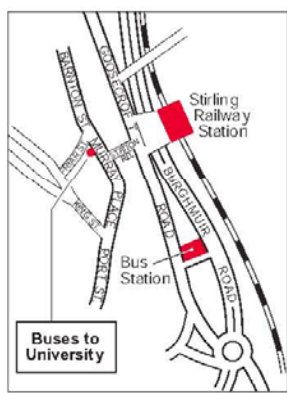

3. Haldane's Restaurant – breakfast for those staying in Andrew Stewart Hall

5. Conference: Cottrell Building and registration BSH

4. Management Centre Accommodation

BUS NUMBERS
First Buses 50, 53, 54, 58, 62 and 63 run between the University and Murray Place, Stirling (3km).

Buses to University

University Buildings

Staff Housing

Student Residences:

- ① Andrew Stewart Hall
- ② H.H. Donnelly House
- ③ Fraser of Allander House
- ④ Polworth House
- ⑤ Murray Hall
- ⑥ Muirhead House
- ⑦ Geddes Court
- ⑧ A.K. Davidson Hall