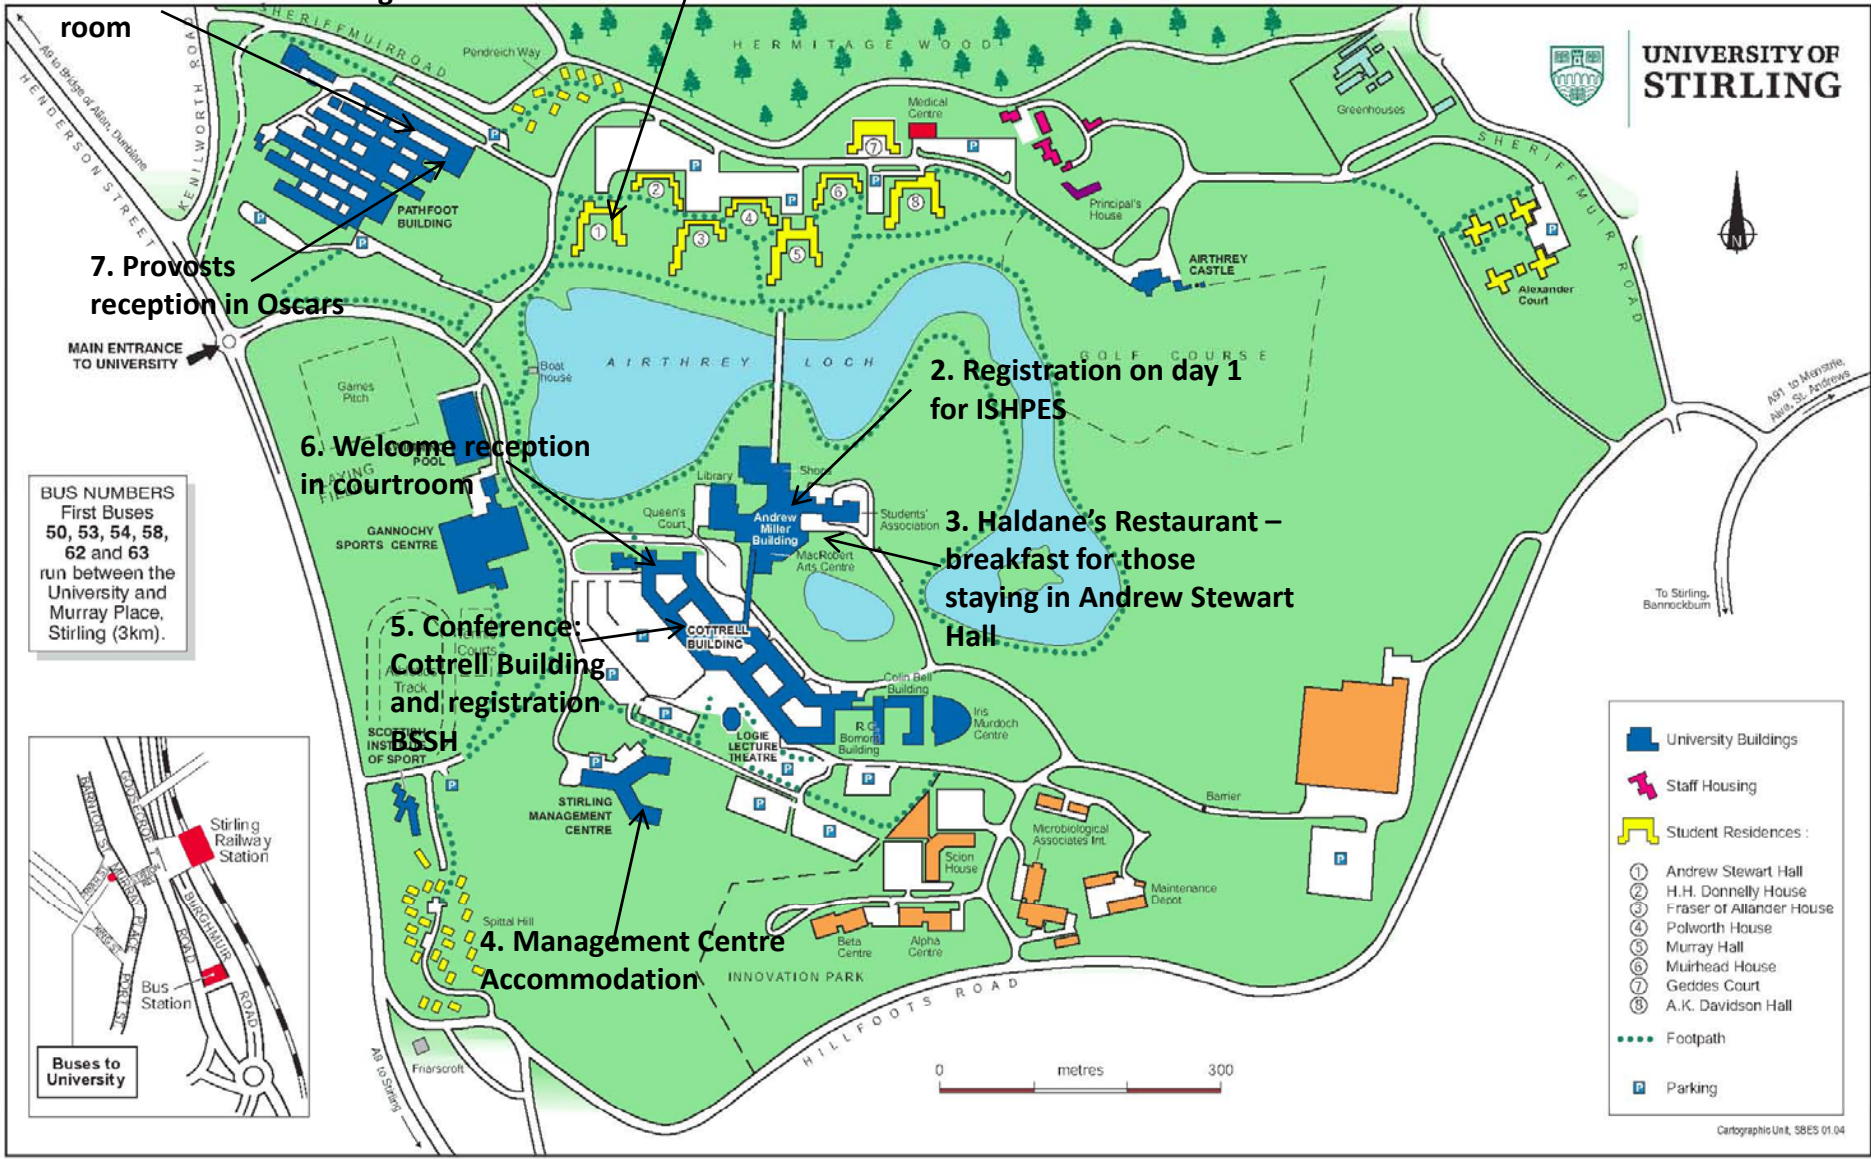

3. Haldane's Restaurant – breakfast for those staying in Andrew Stewart Hall

5. Conference: Cottrell Building and registration BSH

4. Management Centre Accommodation

BUS NUMBERS
First Buses 50, 53, 54, 58, 62 and 63 run between the University and Murray Place, Stirling (3km).

Buses to University

University Buildings

Staff Housing

Student Residences:

- ① Andrew Stewart Hall
- ② H.H. Donnelly House
- ③ Fraser of Allander House
- ④ Polworth House
- ⑤ Murray Hall
- ⑥ Muirhead House
- ⑦ Geddes Court
- ⑧ A.K. Davidson Hall